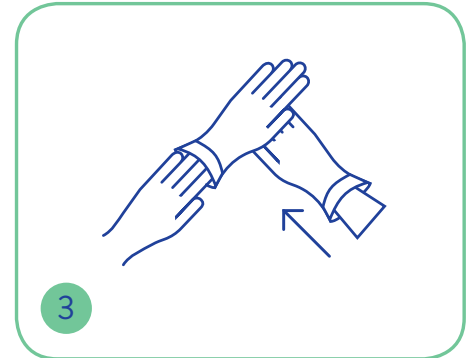

3 Apply protective gloves