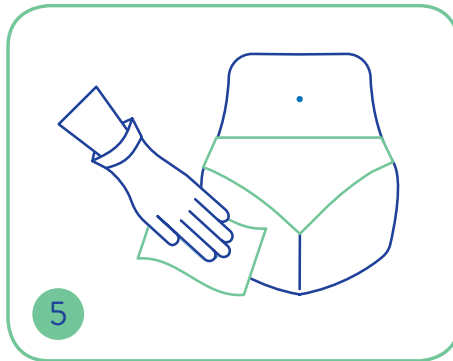

1 Remove wipes/washmitts from the dedicated Oasis Warmer

2 Or use at room temperature

3 Apply protective gloves

4 Note how many wipes/washmitts are in each pack and check temperature

5 Use one wipe/washmitt to per anatomical region

6 The wipes/washmitts will cleanse and moisturise the skin

7 Dispose of used wipes/washmitt

Description	Size	Pack Qty	Case Qty	Code
Oasis [®] Bed Bath Scented	33 x 22cm	10	24	RSC901
Oasis [®] Bed Bath Unscented	33 x 22cm	10	24	RSC902N
Oasis [®] Bed Bath Scented	33 x 22cm	8	30	RSC912
Oasis [®] Bed Bath Unscented	33 x 22cm	8	30	RSC913N
Oasis [®] Washmitt Scented	-	8	30	RSC604A
Oasis [®] Washmitt Unscented	-	8	30	RSC605A