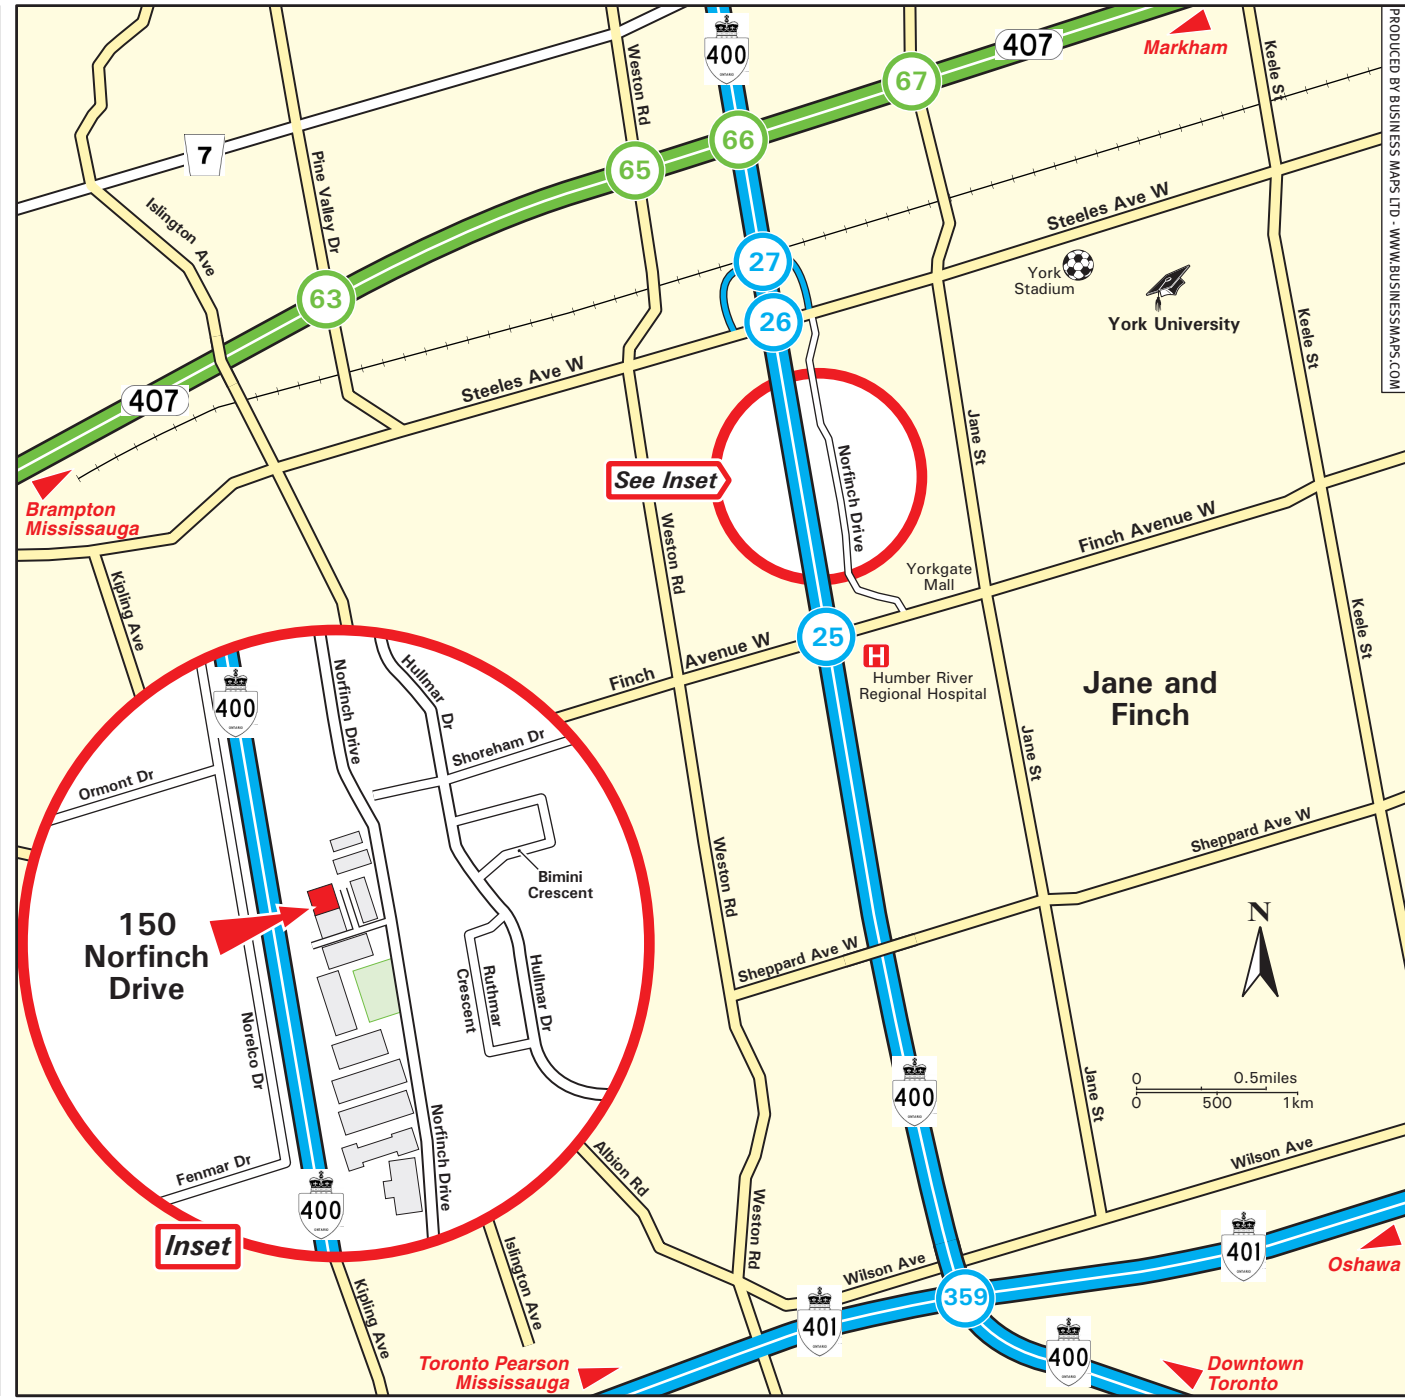

From North:
 Take Hwy 400 south to Finch Ave. East.
 At second set of lights turn left onto Norfinch Drive.
 We are located on the left hand side of the road (see inset map).

From Hwy 401:
 Take Hwy 400 north.
 Take Finch Ave. exit #25.
 Go east.
 At first set of lights turn left onto Norfinch Drive.
 We are located on the left hand side of the road (see inset map).

From Pearson International Airport:
 Go East on Hwy 401 to Hwy 400.
 Take Finch Ave. exit #25.
 Go east.
 At first set of lights turn left onto Norfinch Drive.
 We are located on the left hand side of the road (see inset map).